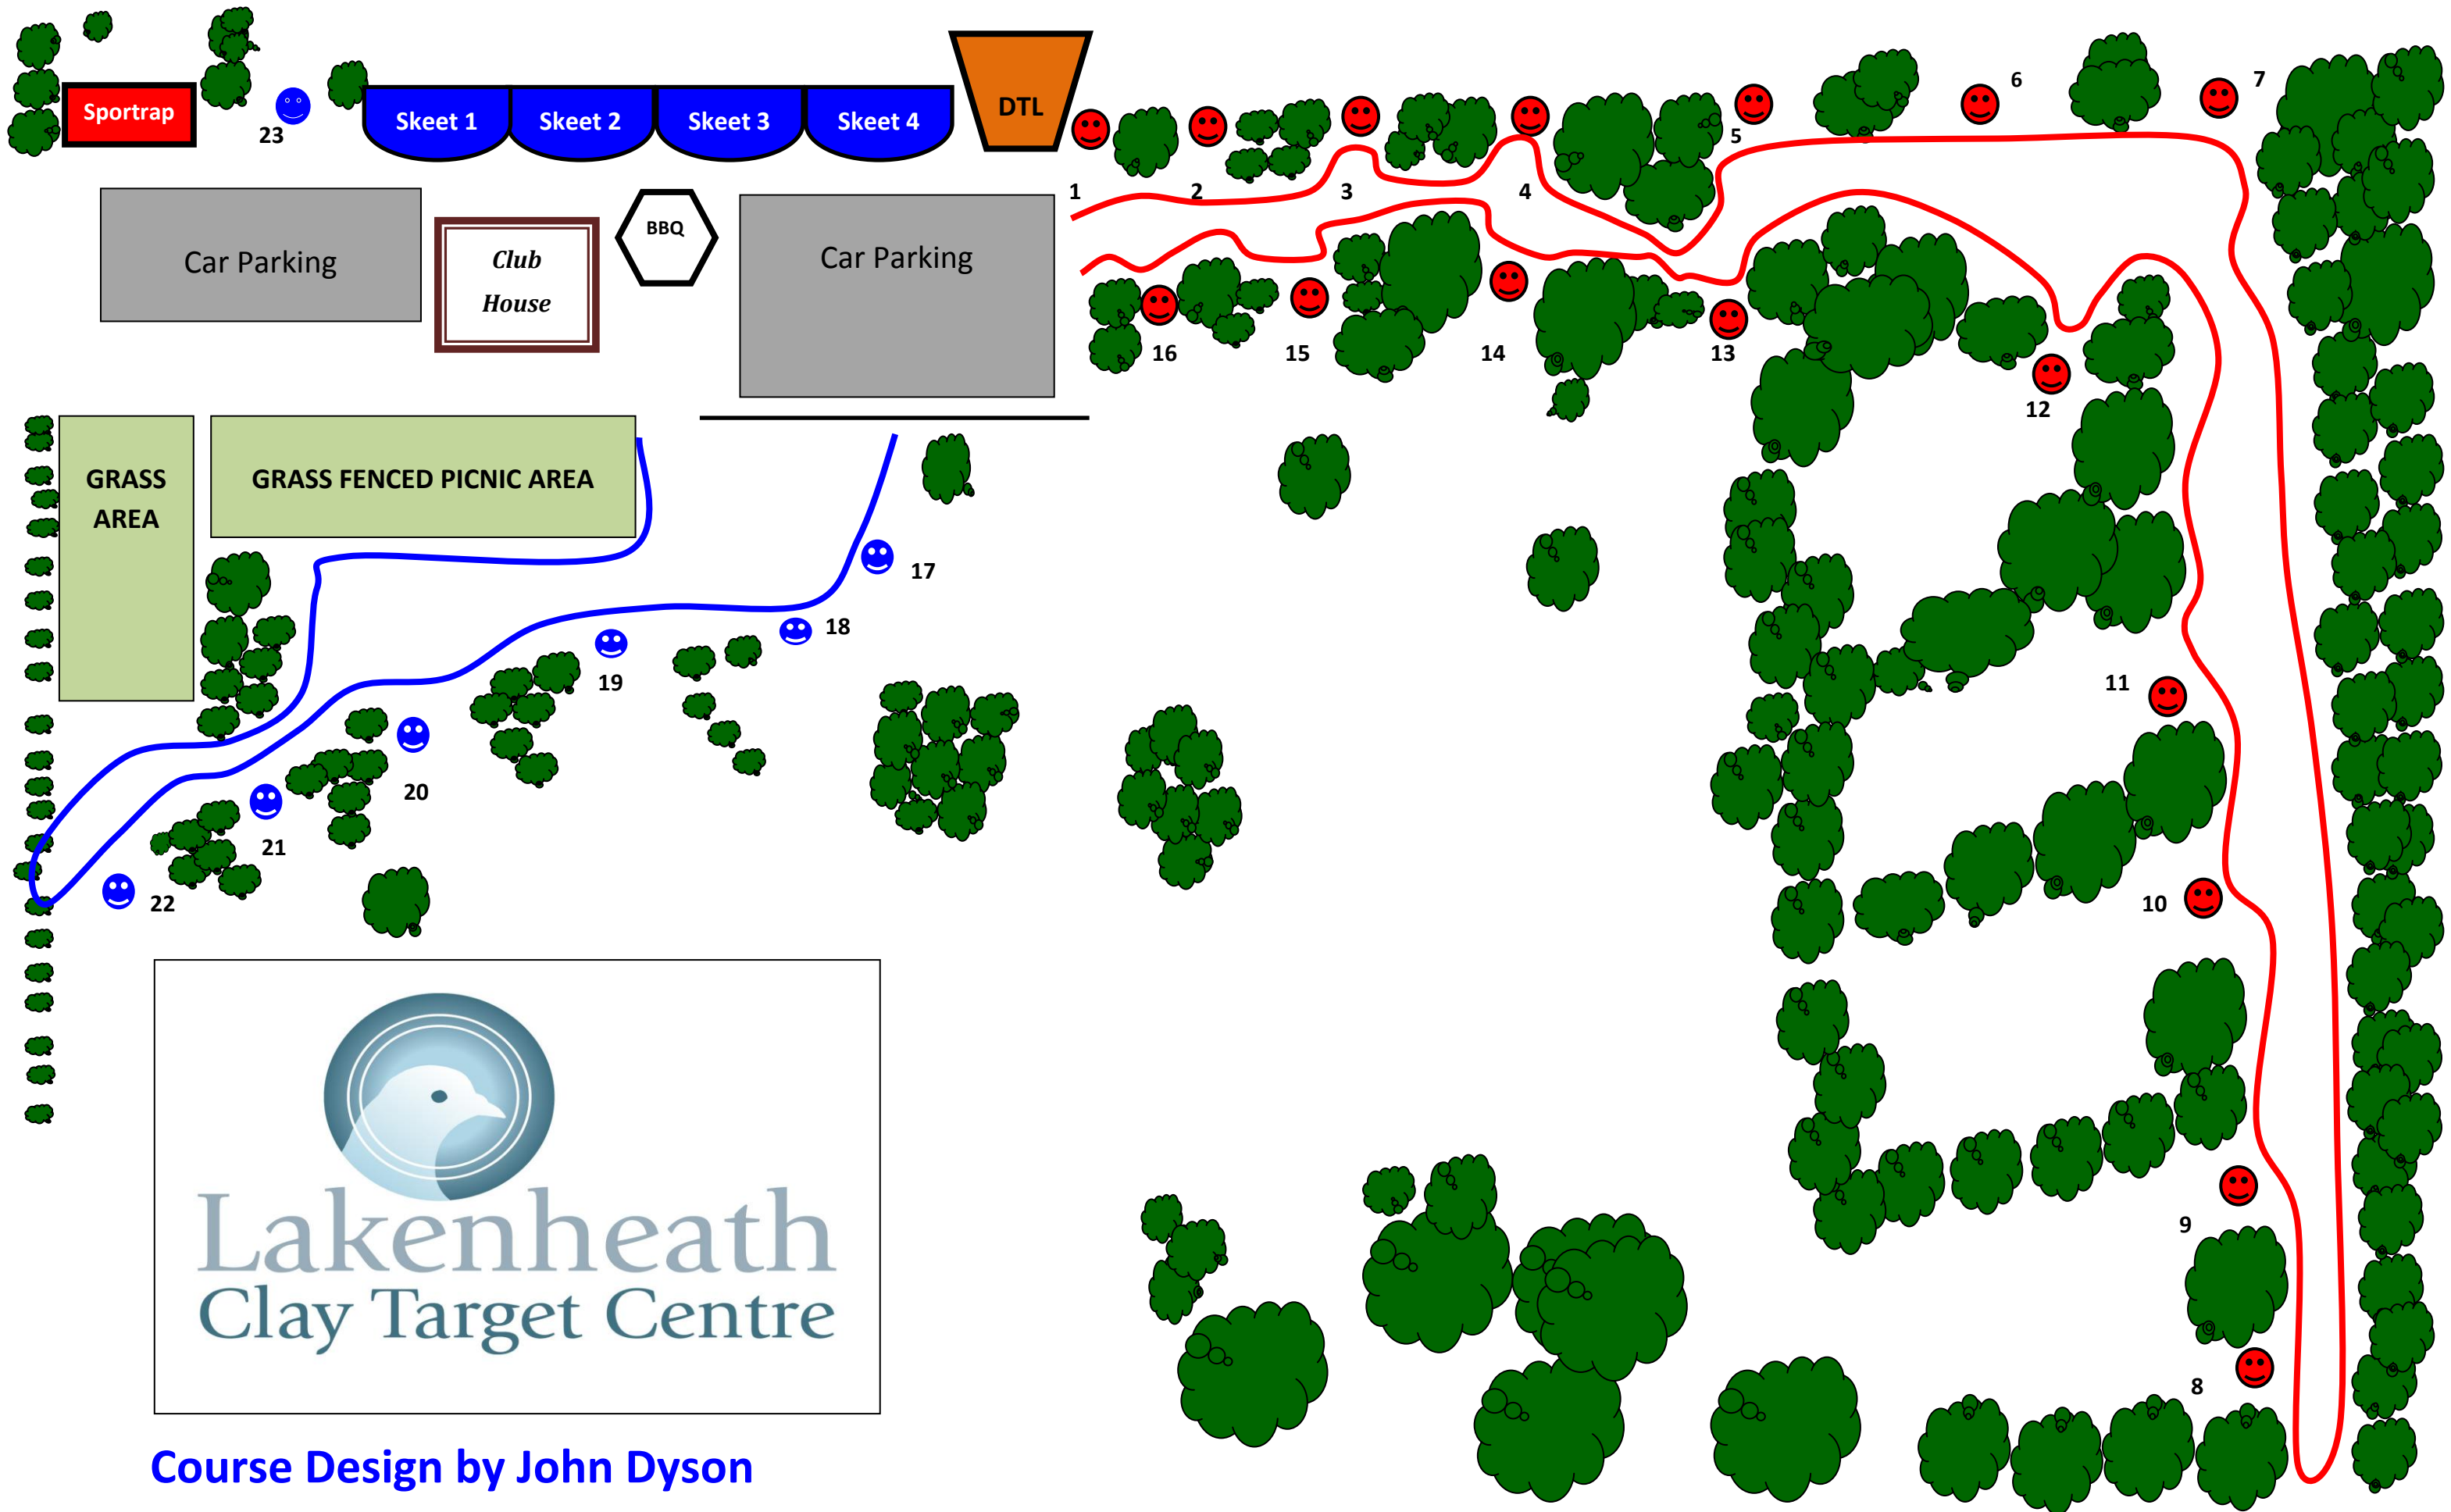

Lakenheath CTC course layout 2008

Course Design by John Dyson