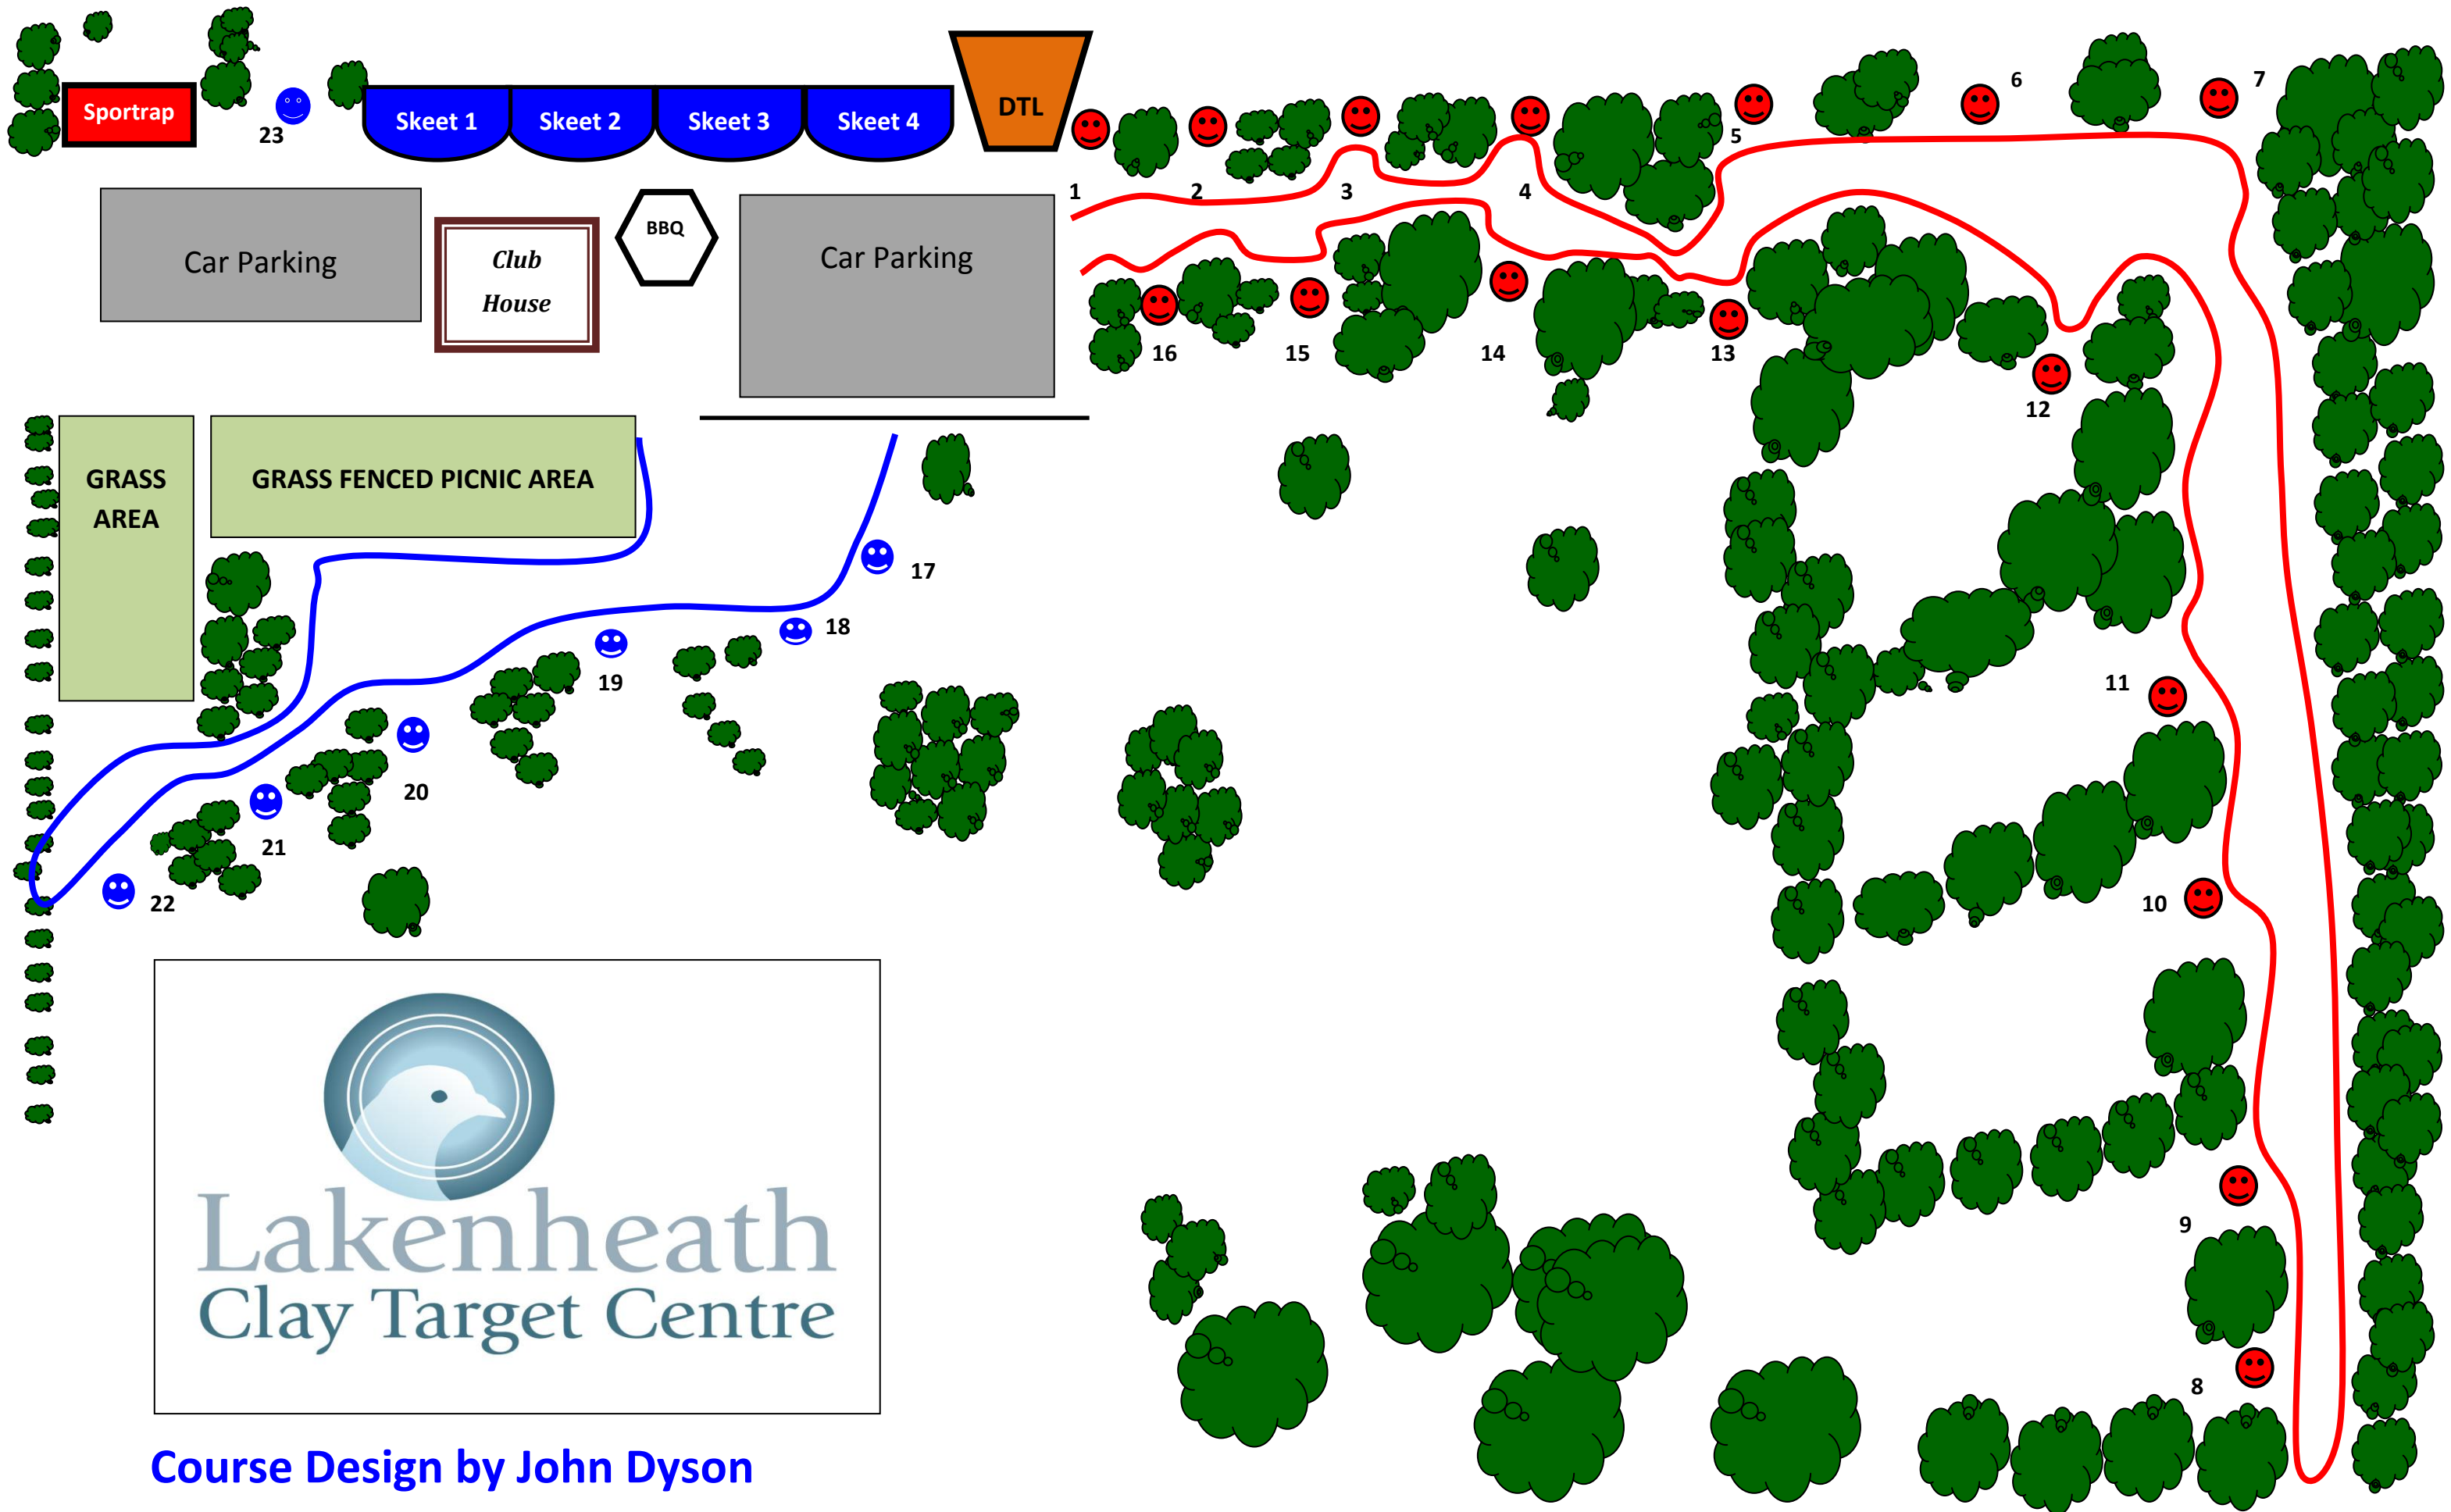

# Lakenheath CTC course layout 2008

Sportrap

Skeet 1

Skeet 2

Skeet 3

Skeet 4

DTL

Car Parking

Club House

BBQ

Car Parking

GRASS AREA

GRASS FENCED PICNIC AREA

Lakenheath  
Clay Target Centre

Course Design by John Dyson